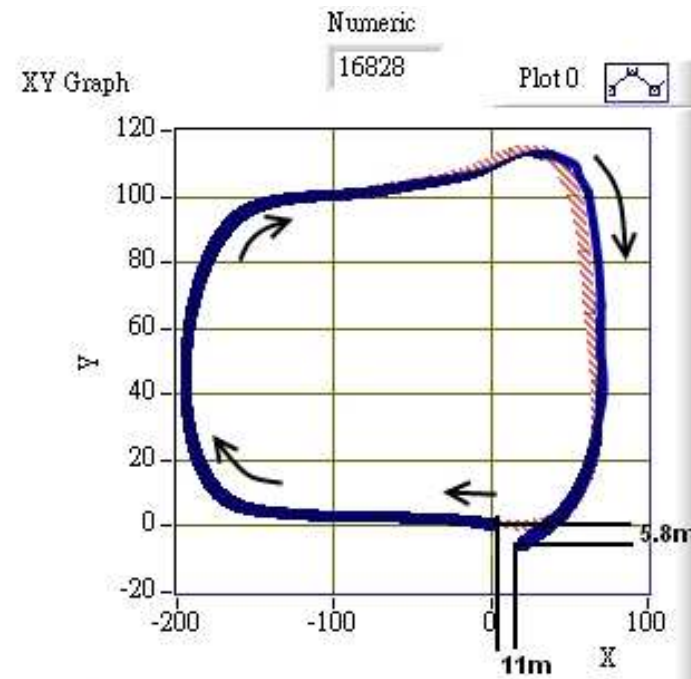

# DR/IMU System Integrated Test Result

750m closed circle path test result

750m closed circle path test result **Red : Real path**  
**Blue : DR test result**