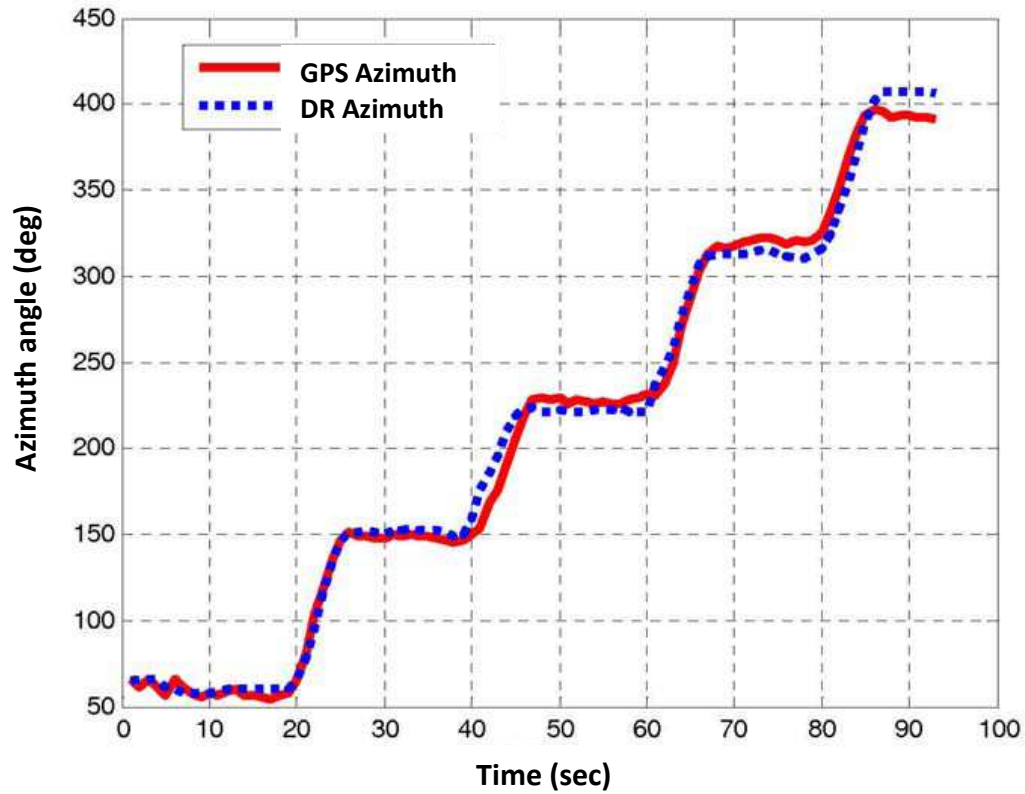

## Dead Reckoning Test Results

DR-Sensors with no calibration

DR-Sensors with calibration

# Sensors with no calibration

Sensors and GPS speed comparison

Sensors and GPS speed comparison

# After proper online calibration

# DR/IMU System Integrated Test Result

750m closed circle path test result

750m closed circle path test result **Red : Real path**  
**Blue : DR test result**