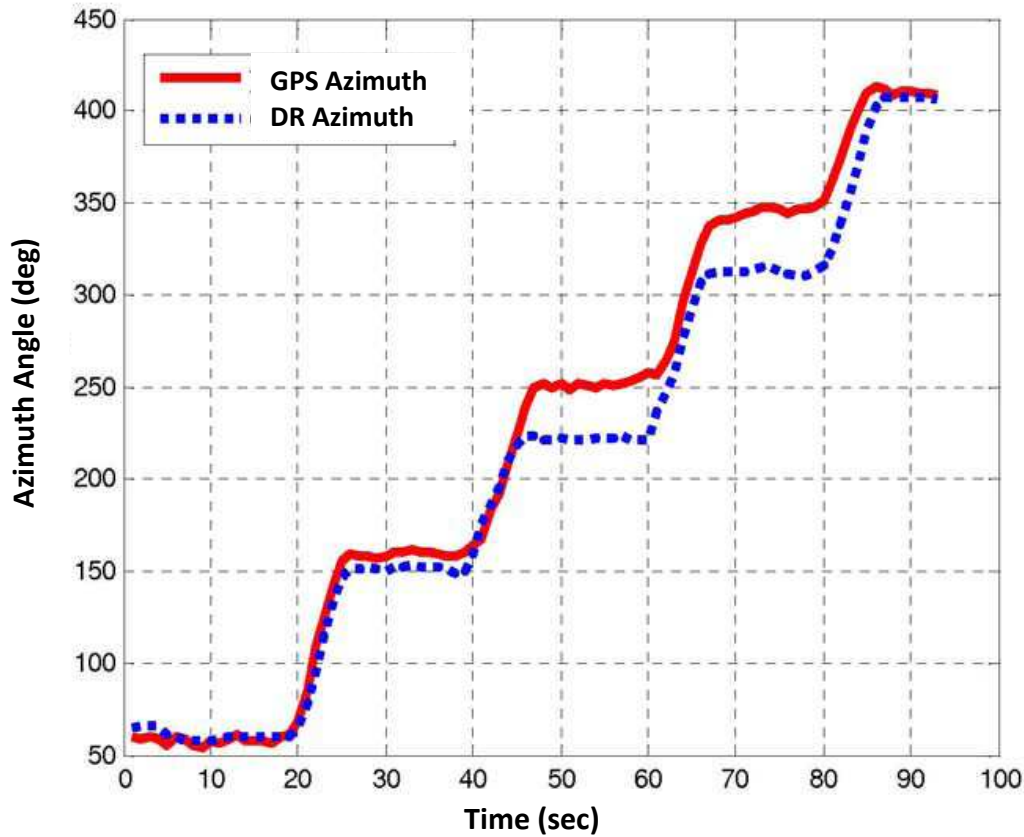

## Dead Reckoning Test Results

DR-Sensors with no calibration

DR-Sensors with calibration

# Sensors with no calibration

Sensors and GPS speed comparison

Sensors and GPS speed comparison

# DR/IMU System Integrated Test Result

750m closed circle path test result

750m closed circle path test result **Red : Real path**  
**Blue : DR test result**