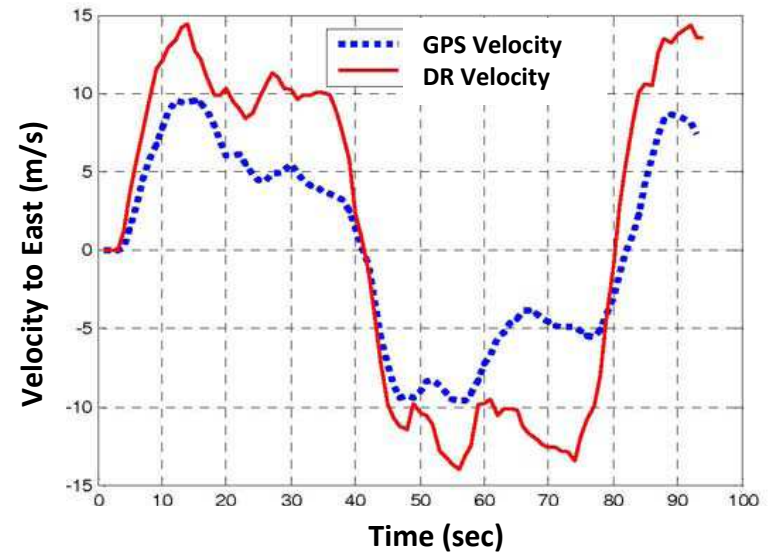

## Dead Reckoning Test Results

DR-Sensors with no calibration

DR-Sensors with calibration

# Sensors with no calibration

Sensors and GPS speed comparison

Sensors and GPS speed comparison

# DR/IMU System Integrated Test Result

750m closed circle path test result

750m closed circle path test result **Red : Real path**  
**Blue : DR test result**