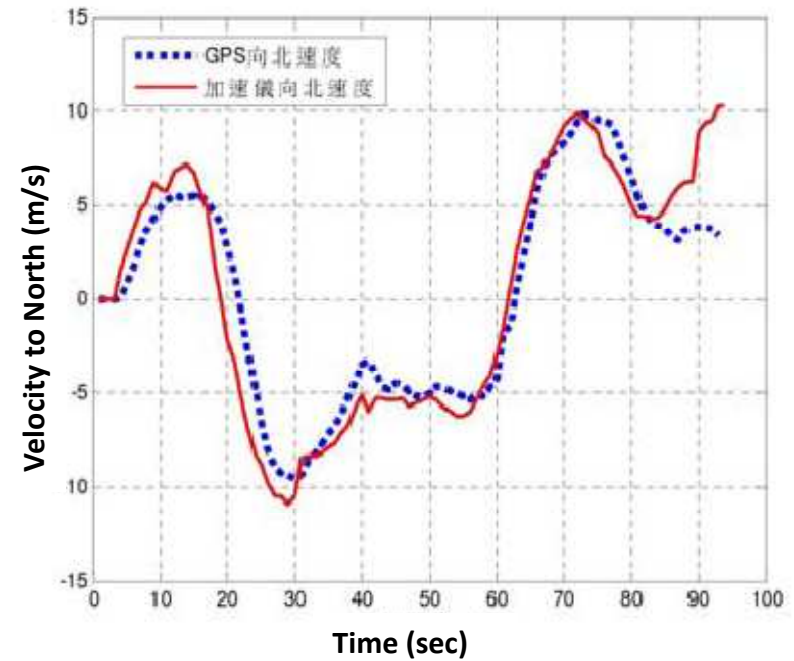

# Sensors with no calibration

Sensors and GPS speed comparison

Sensors and GPS speed comparison

# After proper online calibration

# DR/IMU System Integrated Test Result

750m closed circle path test result

750m closed circle path test result **Red : Real path**  
**Blue : DR test result**