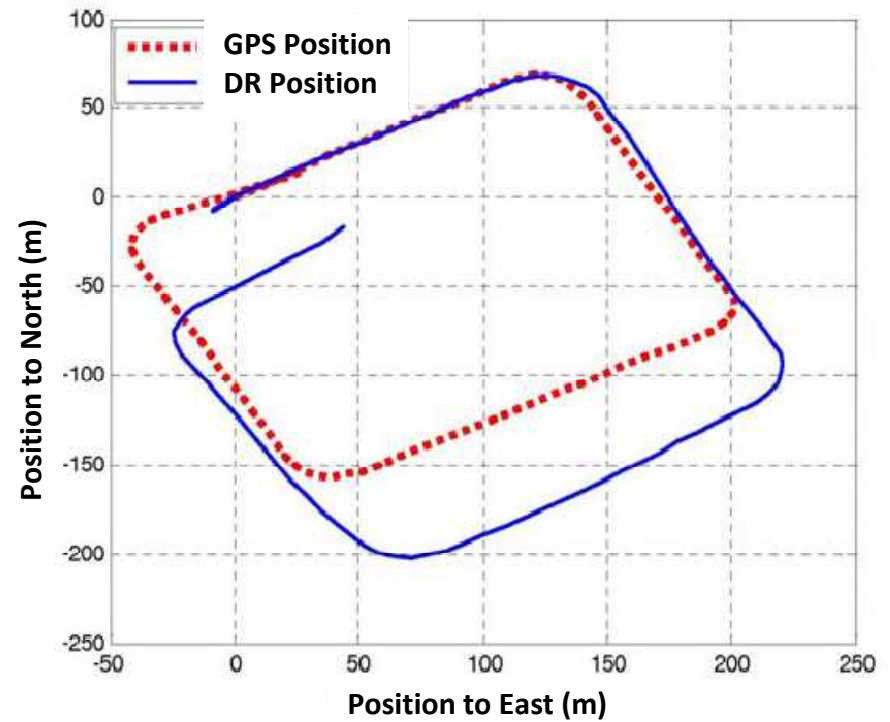

## Dead Reckoning Test Results

DR-Sensors with no calibration

DR-Sensors with calibration

# Sensors with no calibration

Sensors and GPS speed comparison

Sensors and GPS speed comparison

# DR/IMU System Integrated Test Result

750m closed circle path test result

750m closed circle path test result **Red : Real path**  
**Blue : DR test result**