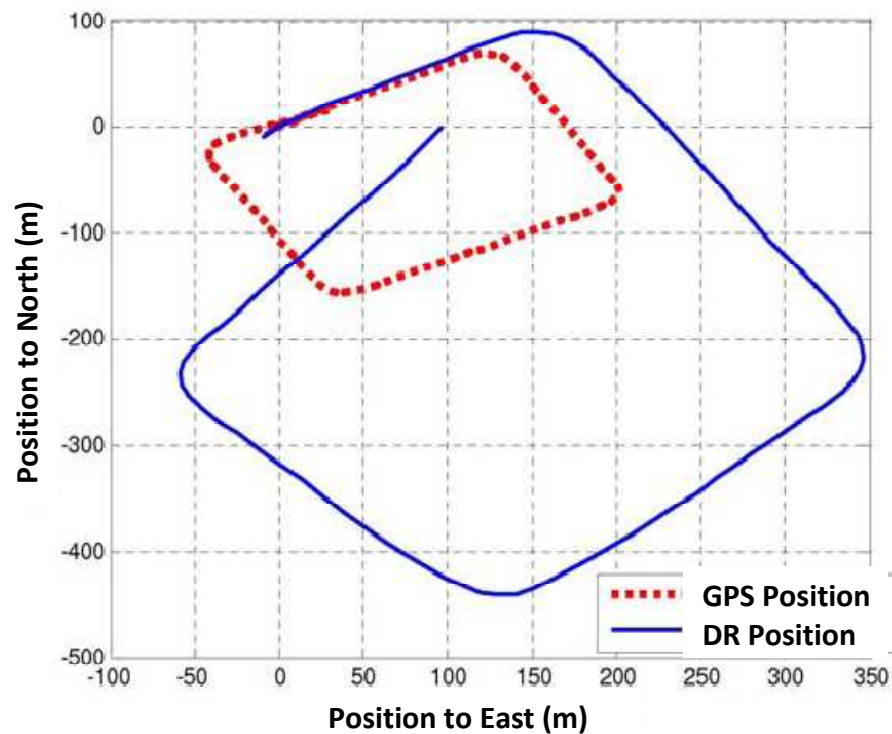

## Dead Reckoning Test Results

DR-Sensors with no calibration

DR-Sensors with calibration

# DR/IMU System Integrated Test Result

750m closed circle path test result

750m closed circle path test result **Red : Real path**  
**Blue : DR test result**